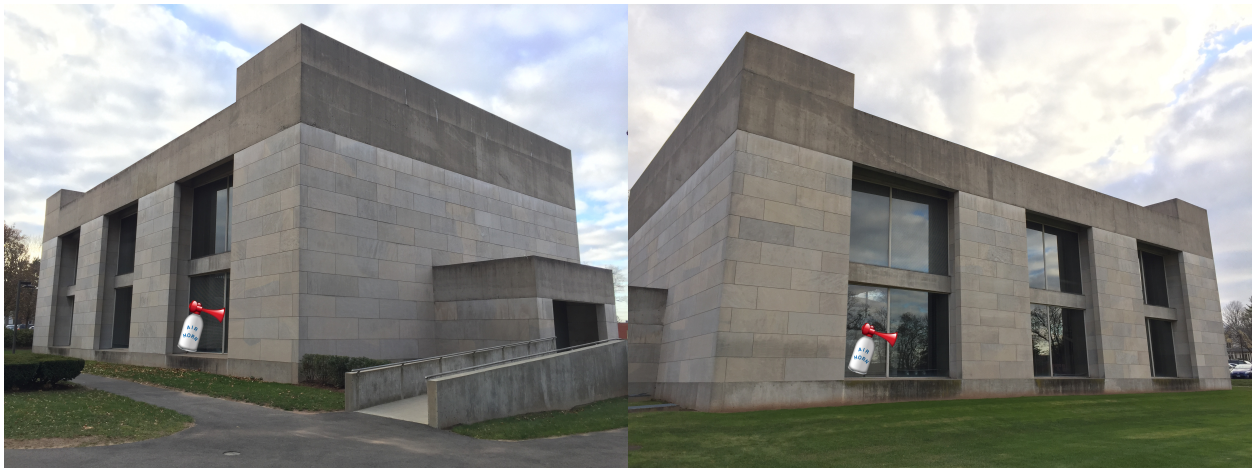

Jordan Dykstra

Four Horns

for 4 air horns in 2 duets

Debut performance at 3:44pm on December 8, 2016
Crowell Concert Hall at Wesleyan University in Middletown, Conn.

Simultaneously: Conspicuously placed in the interior of the building, the Inside Duet completely drains their identical air horns. Also out of sight—but from the exterior of the building, facing inward—the Outside Duet drains their identical air horns.

Example of interior placement for Inside Duet: air horns hidden in side hallway of Crowell Concert Hall at Wesleyan University.

Example of exterior placement for Outside Duet: air horns outside the hall, facing in.